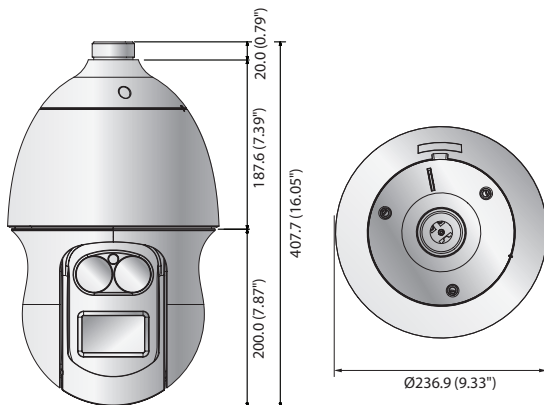

Dimensions

Unit : mm (inch)

PNP-9200RH	
VIDEO	
Imaging Device	1/2.5" 8M CMOS
Total / Effective Pixels	3,864(H) x 2,202(V), 8.51M pixels / 3,840(H) x 2,160(V), 8.00M pixels
Scanning System	Progressive
Min. Illumination	Color : 0.3Lux / F1.6 (1/30sec, F1.8, 50IRE), 0.005Lux (2sec, F1.8, 50IRE) 0.1Lux / F1.6 (1/30sec, F1.8, 30IRE), 0.0005Lux (2sec, F1.8, 30IRE) B/W : 0Lux (IR LED on)
S / N Ratio	50dB
Video Output	CVBS : 1.0Vpp / 75Ω composite, 720 x 480(N), 720 x 576(P), for installation
LENS	
Focal Length (Zoom Ratio)	4.8 ~ 96mm (Optical 20x)
Max. Aperture Ratio	F1.8(Wide) / F3.6(Tele)
Angular Field of View	H : 65.1°(Wide) ~ 3.8°(Tele) / V : 38.4°(Wide) ~ 2.2°(Tele)
Min. Object Distance	1.5m (4.92ft)
Focus Control	AF / One-shot AF / Manual
Lens / Mount Type	DC auto iris (IR corrected) / Board-in type
PAN / TILT	
Pan Range / Speed	360° Endless / Preset : 400°/sec, Manual : 0.024°/sec ~ 250°/sec
Tilt Range / Speed	190° (-5° ~ 185°) / Preset : 300°/sec, Manual : 0.024°/sec ~ 250°/sec
Sequence / Preset Accuracy	Preset (300ea), Swing, Group (6ea), Trace, Tour, Auto run, Schedule / ±0.2°
Azimuth	Yes (E / W / S / N / NE / SE / NW / SW OSD)
Auto Tracking	Off / On
OPERATIONAL	
Viewable Length	200m (656.17ft)
Camera Title	Off / On (Displayed up to 60 characters) - W/W : English / Numeric / Special characters - Korea : English / Numeric / Special / Korean characters - China : English / Numeric / Special / Chinese characters - Common : Multi-line (Max. 5), Color (Grey / Green / Red / Blue / Black / White), Transparency, Auto scale by resolution
Day & Night	Auto (ICR) / Color / B/W
Backlight Compensation	Off / BLC / WDR
Wide Dynamic Range	120dB
Contrast Enhancement	SSDR (Off / On)
Digital Noise Reduction	SSNR (2D+3D noise filter) (Off / On)
Image Stabilization	Mechanical anti-vibration
Defog	Off / Auto / Manual
Motion Detection	Off / On (4ea, Polygonal zones)
Privacy Masking	Off / On (16ea, Rectangular zones) - Color : Grey / Green / Red / Blue / Black / White, - Zoom ratio option for mask mode
Gain Control	Off / Low / Medium / High
White Balance	ATW / AWC / Manual / Indoor / Outdoor / Mercury / Sodium
Electronic Shutter Speed	Minimum / Maximum / Anti flicker (2 ~ 1/1,200sec)
Digital Zoom	16x, area zoom function support digital zoom 2x
Flip / Mirror	Off / On
Intelligent Video Analytics	Tampering, Virtual line, Enter / Exit, (Dis)Appear, Audio detection - with metadata
Alarm I/O	Input 4ea / Output 2ea (Relay type)
Remote Control Interface	RS-485/422
RS-485 Protocol	Samsung-T/E, Pelco-P/D, Panasonic, Honeywell, AD, Vicon, Bosch, GE
Alarm Triggers	Alarm input, Motion detection, Intelligent video analytics, Network disconnect
Alarm Events	File upload via FTP and E-mail, Notification via E-mail, Local storage (SD/SDHC/SDXC) or NAS recording at event triggers, External output, PTZ preset
Pixel Counter	Support (Plug-in viewer only)
NETWORK	
Ethernet	RJ-45 (10/100BASE-T), SFP (* Only using SFP-302HF)
Video Compression Format	H.265 / H.264 (MPEG-4 part 10/AVC) : Main / Baseline / High, MJPEG
Resolution	3840 x 2160, 2592 x 1944, 2592 x 1464, 1920 x 1080, 1280 x 1024, 1280 x 960, 1280 x 720, 1024 x 768, 800 x 600, 800 x 450, 720 x 576, 640 x 480, 640 x 360, 320 x 240, 320 x 180
Max. Framerate	H.265 / H.264 : 30fps at all resolutions, MJPEG : 15fps at all resolutions
Smart Codec / WiseStream	Manual mode (Area-based : Sea) / Support
Video Quality Adjustment	H.265 / H.264 : Target bitrate level control, MJPEG : Quality level control
Bitrate Control Method	H.265 / H.264 : CBR or VBR, MJPEG : VBR
Streaming Capability	Multiple streaming (Up to 3 profiles)
Audio In	Selectable (Mic in / Line in), Supply voltage : 2.5VDC (4mA), Input impedance : approx. 2K Ohm
Audio Out	Line out (3.5mm stereo mini jack), Max output level : 1 Vrms
Audio Compression Format	G.711 u-law/G.726 selectable, G.726 (ADPCM) 8KHz, G.711 8KHz G.726 : 16Kbps, 24Kbps, 32Kbps, 40Kbps, AAC-LC : 48Kbps at 16KHz
Audio Communication	Bi-directional audio (2-way)
IP	IPv4, IPv6
Protocol	TCP/IP, UDP/IP, RTP(UDP), RTP(TCP), RTCP, RTSP, NTP, HTTP, HTTPS, SSL/TLS, DHCP, PPPoE, FTP, SMTP, ICMP, IGMP, SNMPv1/v2c/v3(MIB-2), ARP, DNS, DDNS, QoS, PIM-SM, UPnP, Bonjour
Security	HTTPS(SSL) login authentication, Digest login authentication IP address filtering, User access log, 802.1x authentication (EAP-TLS, EAP-LEAP)
Streaming Method	Unicast / Multicast
Max. User Access	15 users at unicast mode
Edge Storage	SD/SDHC/SDXC (128GB) - Motion images recorded in the SD/SDHC/SDXC memory card can be downloaded. Camera can detect automatically when the memory is connected, Memory status display (Normal / Error / Active / Formatting / Lock) NAS (Network Attached Storage), Local PC for instant recording (Plug-in viewer only)
Application Programming Interface	ONVIF profile S/G, SUNAPI (HTTP API), SVPN 1.2, Wisenet Open Platform
Webpage Language	English, French, German, Spanish, Italian, Chinese, Korean, Russian, Japanese, Swedish, Danish, Portuguese, Turkish, Polish, Czech, Rumanian, Serbian, Dutch, Croatian, Hungarian, Greek, Norsk, Finnish
Web Viewer	Supported OS : Windows 7, 8.1, 10, Mac OS X 10.9, 10.10, 10.11 Plug-in free Webviewer - Supported Browser : Google Chrome 47, MS Edge 20 Plug-in Webviewer - Supported Browser : MS Explore 11, Mozilla Firefox 43, Apple Safari 9 * Mac OS X only
Central Management Software	SmartViewer
ENVIRONMENTAL	
Operating Temperature / Humidity	-50°C ~ +55°C (-58°F ~ +131°F) / Less than 90% RH