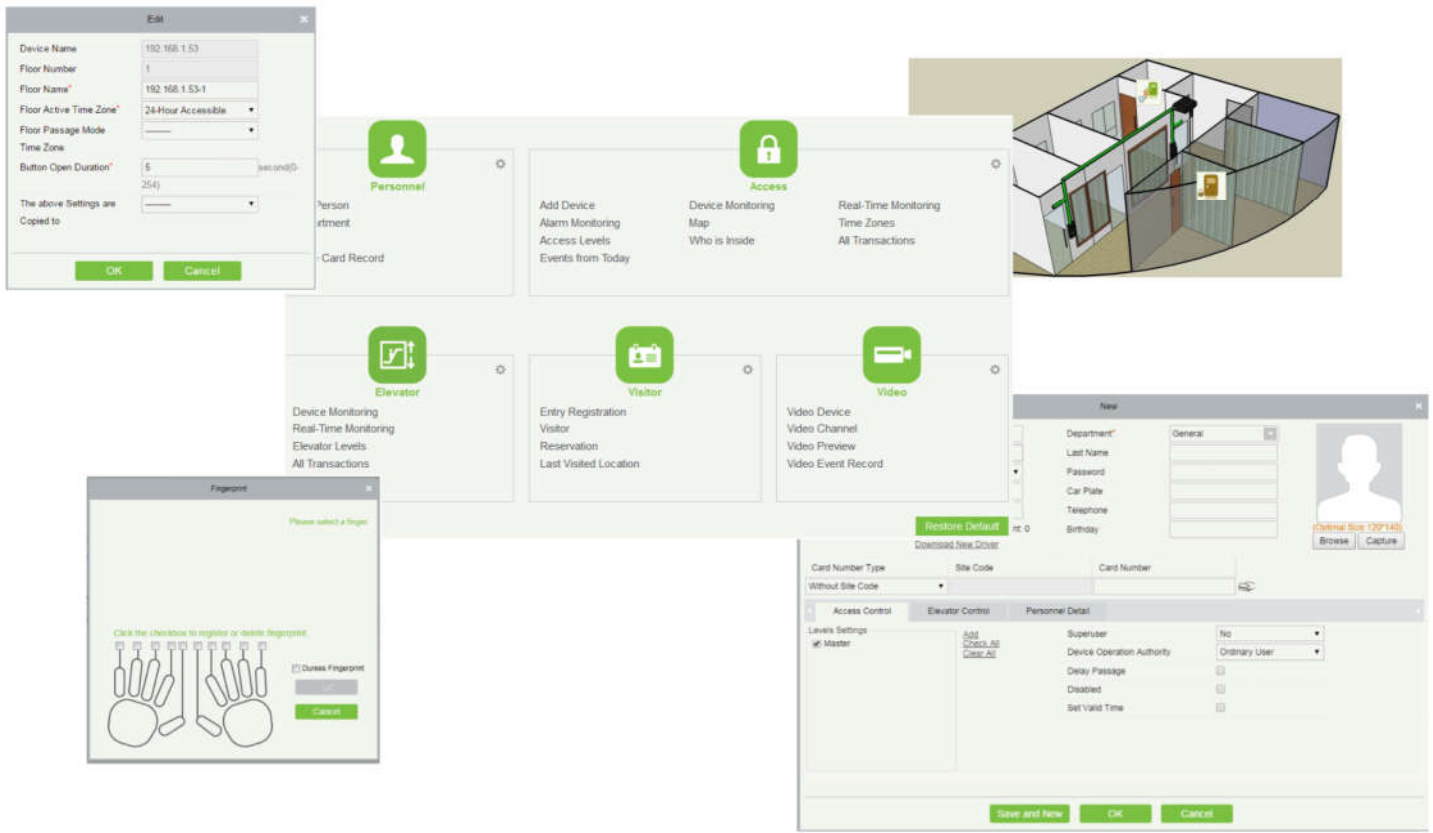

TVIP-TIRSoft

This access control software provides superb security functions such as HTTPS encrypted communication, emergency lockdown, up to 66 bits flexible card format, personnel multi-card support, and smart data analysis.

Fully compatible with the revolutionary SilkID - FBI Certified (PIV07100). The software platform provides the most advanced multibiometric identification solution in the industry, taking the user experience to the highest level.

There are four integrated modules: Access Control, Video Integration, Elevator Control, and Visitor Management

Features

- All-In-One solution (Access Control, Video Integration, Elevator Control and Visitor Management)
- Supports up to 8,000 doors (Multi-Server) and 2,000 doors (Single Server)
- Advanced Access Control Functions (inc. Zone Control + Who's inside)
- Global Anti-Passback and Linkage
- Video Software Integration with C2P (Milestone, OnSSI, Mirasys) and Artec
- Video Camera Integration with Hikvision, Samsung (Hanwha), Dahua, etc.
- Automatic Data Backup
- Alarms and Events Email Notifications
- System Log Monitoring