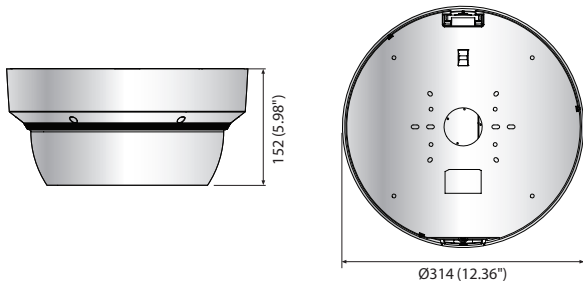

Dimensions

Unit : mm (inch)

Accessories (Optional)

PNM-9080VQ	
VIDEO	
Imaging Device	1/2.8" 2.38M CMOS x4
Total / Effective Pixels	1,945(H) x 1,109(V) 2.16M x 4 / 1,945(H) x 1,097(V) 2.13M x 4
Scanning System	Progressive Scan
Min. Illumination	Color : 0.015 Lux (F1.4, 1/30sec), B/W : 0.0015 Lux (F1.4, 1/30sec)
S / N Ratio	50dB
Video Out	CVBS : 1.0 Vp-p / 75Ω composite, 720 x 480(N), 720 x 576(P), for installation (selectable CVBS per Channel)
LENS	
Focal Length (Zoom Ratio)	2.8 ~ 12mm (4.3x) motorized varifocal
Max. Aperture Ratio	F1.4(Wide) ~ F3.6(Tele)
Angular Field of View	H : 119.5°(Wide) ~ 27.9°(Tele), V : 62.8°(Wide) ~ 15.7°(Tele), D : 142.1°(Wide) ~ 32.0°(Tele)
Min. Object Distance	0.5m (1.64ft)
Focus Control	Simple focus (Motorized V/F) / Manual, Remote control via network (Manual, Simple focus)
Lens / Mount Type	DC Auto Iris, P-Iris / Board-in Type
PAN / TILT / ROTATE	
Pan / Tilt / Rotate Range	Quad mode : ±30° / 10° ~ 41° / ±90°, Center mode : ±60° / 10° ~ 41°, 10° ~ 90°(CH2/Center) / ±90°
OPERATIONAL	
Camera Title	Off / On (Displayed up to 85 characters) : Each Ch - W/W : English / Numeric / Special Characters - China : English / Numeric / Special / Chinese Characters - Common : Multi-line (Max 5), Color (Grey / Green / Red / Blue / Black / White), Transparency, Auto Scale by Resolution
Day & Night	Auto (ICR) / Color / B/W / External / Schedule
Backlight Compensation	Off / BLC / HLC (Masking / Dimming), WDR
Wide Dynamic Range	150dB
Contrast Enhancement	SSDR (Off / On)
Digital Noise Reduction	SSNRV (2D + 3D Noise Filter) (Off / On)
Digital Image Stabilization	Off / On (Built-in Gyro sensor)
Defog	Off / Auto / Manual
Motion Detection	Off / On (8ea, 8point Polygonal zones)
Privacy Masking	Off / On (32ea, polygonal zones) - Color : Grey / Green / Red / Blue / Black / White - Mosaic
Gain Control	Off / Low / Middle / High / Manual
White Balance	ATW / AWC / Manual / Indoor / Outdoor (included Mercury & Sodium)
Contrast	Level Adjustment
LDC	Off / On (5 Levels with Min / Max)
Electronic Shutter Speed	Minimum / Maximum / Anti flicker (2 ~ 1/12,000sec)
Digital Zoom	24x
Flip / Mirror	Flip : Off / On, Mirror : Off / On, Hallway View : 90° / 270°
Intelligent Video Analytics	Tampering, Loitering, Directional Detection, Defocus Detection, Fog Detection, Virtual Line, Enter/Exit, (Dis) Appear, Motion Detection
Alarm I/O	Input 1ea / Output 1ea
Alarm Triggers	Alarm Input, Motion Detection, Video Analytics, Network Disconnect, SD card error
Alarm Events	File upload via FTP, E-Mail, Notification via E-Mail, Local Storage (SD/SDHC/SDXC) recording at Event Triggers, External output Support
Pixel Counter	Support
NETWORK	
Ethernet	RJ-45 (10/100/1000BASE-T)
Video Compression Format	H.265 / H.264 (MPEG-4 Part 10/AVC) : Main / Baseline / High, Motion JPEG
Resolution	1920 x 1080, 1280 x 1024, 1280 x 960, 1280 x 720, 1024 x 768, 800 x 600, 800 x 450, 720 x 576, 640 x 480, 640 x 360, 320 x 240
Max. Framerate	H.265 / H.264 : Max. 60fps at all resolutions, Motion JPEG : Max. 30fps
Smart Codec / WiseStreamII	Manual Mode (Area-Based : 5ea) / Support
Video Quality Adjustment	H.265 / H.264 : Target Bitrate Level Control, MJPEG : Quality Level Control
Bitrate Control Method	H.265 / H.264 : CBR or VBR, with WiseStream, MJPEG : VBR
Streaming Capability	Multiple Streaming (Up to 40 Profiles)
IP	IPv4, IPv6
Protocol	TCP/IP, UDP/IP, RTP(UDP), RTP(TCP), RTCP, RTSP, NTP, HTTP, HTTPS, SSL/TLS, DHCP, PPPoE, FTP, SMTP, ICMP, IGMP, SNMPv1/v2c/v3(MIB-2), ARP, DNS, DDNS, QoS, PIM-SM, UPnP, Bonjour
Security	HTTPS (SSL) Login Authentication, Digest Login Authentication IP Address Filtering, User Access Log, 802.1X Authentication (EAP-TLS, EAP-LEAP)
Streaming Method	Unicast / Multicast
Max. User Access	20 users at Unicast Mode
Edge Storage	SD / SDHC / SDXC 4slot (Each CH) - Motion Images recorded in the SD / SDHC / SDXC memory card can be downloaded. Local PC for Instant Recording
Application Programming Interface	ONVIF profile S, SUNAPI (HTTP API)
Webpage Language	English, Korean, Chinese, French, Italian, Spanish, German, Japanese, Russian, Swedish, Portuguese, Czech, Polish, Turkish, Dutch, Hungary, Greek Supported OS : Windows 7, 8, 10, Mac OS X 10.10, 10.11, 10.12 Non-plugin WebViewer Supported Browser : Google Chrome 54, MS Edge 38, Mozilla Firefox 49 (Windows 64bit only), Apple Safari 9 (Mac OS X only)
Web Viewer	Plug-in WebViewer Supported Browser : MS Explore 11, Apple Safari 9 (Mac OS X only)
ENVIRONMENTAL	
Operating Temperature / Humidity	-40°C ~ +55°C (-40°F ~ +131°F) / Less than 90% RH
Storage Temperature / Humidity	-50°C ~ +60°C (-58°F ~ +140°F) / Less than 90% RH
Ingress Protection / Vandal Resistance	IP66 / IK10
ELECTRICAL	
Input Voltage / Current	12V DC, PoE+
Power Consumption	Max. 21.6W (12V DC), Max. 25.5W (PoE+)
MECHANICAL	
Color / Material	Ivory / Aluminum
Dimensions (WxH)	Ø314 x 152mm (Ø12.36" x 5.98")
Weight	4.83kg (10.65lb)