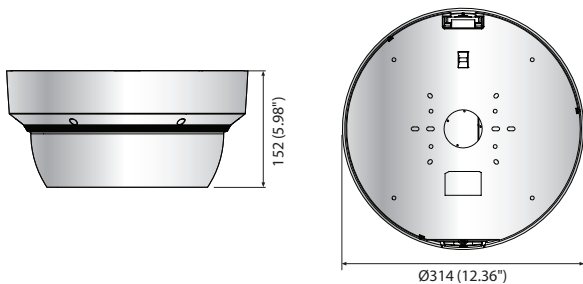

# PNM-9081VQ

20Megapixel Multi-directional 360° Camera

## Key Features

- 4ea x 2560 x 1920 resolution (Max. 20MP)
- 4ea x 3.6 ~ 9.4mm (2.6x) motorized varifocal lens
- 4ea x Max. 30fps@5M (H.265, H.264)
- Digital Image Stabilization with Built-in Gyro Sensor
- H.265, H.264, MJPEG Codec Support
- Day & Night (ICR), WDR (120dB)
- Motion detection, Tampering, Advanced Video Analytics
- SD / SDHC / SDXC Memory slot, WiseStreamII Support

## Dimensions

Unit : mm (inch)