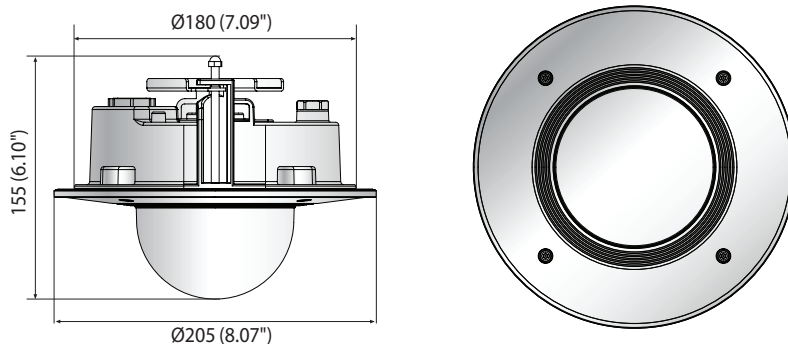

Dimensions

Unit: mm (inch)