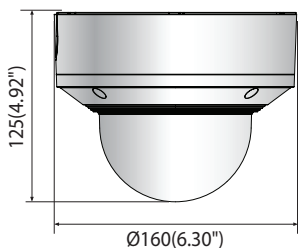

Dimensions

Unit : mm (inch)