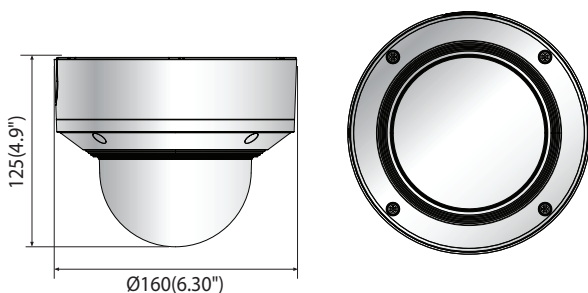

Dimensions

Unit : mm (inch)

Accessories (Optional)