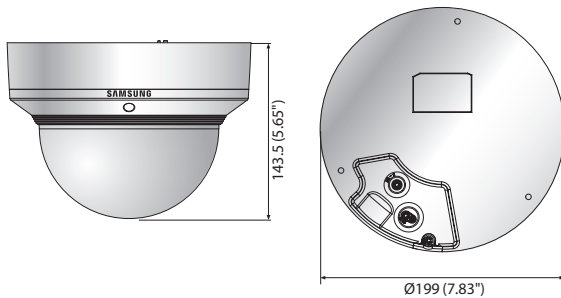

# PNM-9020V

7.3Megapixel Multi-sensor 180° Panoramic Camera

## Key Features

- Max. 7.3M (4096 x 1800) resolution
- Built-in 3.6mm fixed lens
- H.265/H.264 : Max. 30fps at all resolutions  
MJPEG : Max. 15fps at all resolutions
- H.265, H.264, MJPEG codec supported, Multiple streaming
- Motion detection, Hand over to PTZ, Tampering, Defocus detection, Digital auto tracking, Heatmap
- SD/SDHC/SDXC (128GB) memory slot, PoE+ / 12V DC
- WiseStream supported, IP66, IK10

## Dimensions

Unit : mm (inch)